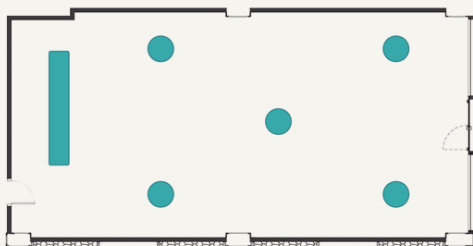

Aneto Room

112 m2 in size and with maximum capacity for 120 people, it is equipped with adjustable home automation system.

Equipment: screen, lectern, projector, microphone, audio system and flip chart.

M ²	COCKTAIL	BANQUET	THEATRE	CLASSROOM
112	110	60	120	80

[REQUEST QUOTATION](#)

COCKTAIL

BANQUET

THEATRE

CLASSROOM