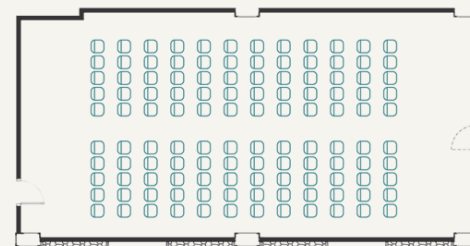

Aneto Room

112 m2 in size and with maximum capacity for 120 people, it is equipped with adjustable home automation system.

Equipment: screen, lectern, projector, microphone, audio system and flip chart.

M ²	COCKTAIL	BANQUET	THEATRE	CLASSROOM
112	110	60	120	80

[REQUEST QUOTATION](#)

COCKTAIL

BANQUET

THEATRE

CLASSROOM