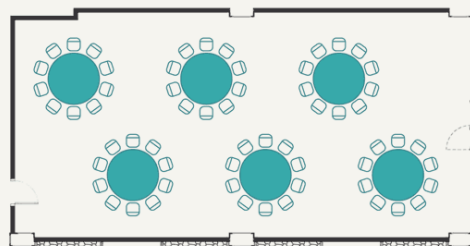

Aneto Room

112 m2 in size and with maximum capacity for 120 people, it is equipped with adjustable home automation system.

Equipment: screen, lectern, projector, microphone, audio system and flip chart.

M ²	COCKTAIL	BANQUET	THEATRE	CLASSROOM
112	110	60	120	80

[REQUEST QUOTATION](#)

COCKTAIL

BANQUET

THEATRE

CLASSROOM