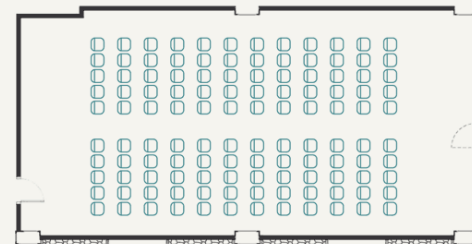

## Aneto Room

112 m2 in size and with maximum capacity for 120 people, it is equipped with adjustable home automation system.

Equipment: screen, lectern, projector, microphone, audio system and flip chart.

M <sup>2</sup>	COCKTAIL	BANQUET	THEATRE	CLASSROOM
112	110	60	120	80

[REQUEST QUOTATION](#)

COCKTAIL

BANQUET

THEATRE

CLASSROOM