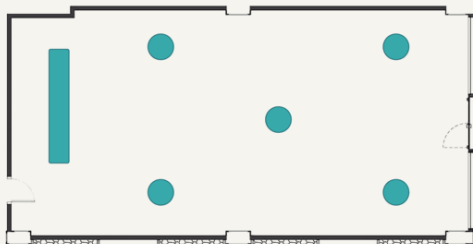

## Aneto Room

112 m2 in size and with maximum capacity for 120 people, it is equipped with adjustable home automation system.

Equipment: screen, lectern, projector, microphone, audio system and flip chart.

M <sup>2</sup>	COCKTAIL	BANQUET	THEATRE	CLASSROOM
112	110	60	120	80

[REQUEST QUOTATION](#)

COCKTAIL

BANQUET

THEATRE

CLASSROOM