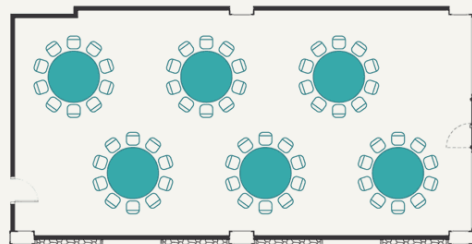

## Aneto Room

112 m2 in size and with maximum capacity for 120 people, it is equipped with adjustable home automation system.

Equipment: screen, lectern, projector, microphone, audio system and flip chart.

M <sup>2</sup>	COCKTAIL	BANQUET	THEATRE	CLASSROOM
112	110	60	120	80

[REQUEST QUOTATION](#)

COCKTAIL

BANQUET

THEATRE

CLASSROOM